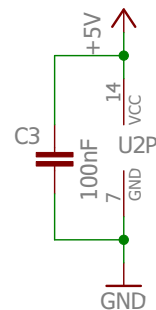

CONV = FAH - 1111 1010 (WR/CS = 0)
 READ = FCH - 1111 1100 (RD/CS = 0)
 BINT = F7H - 1111 0111
 BREAD = ECH - 1110 1100 (RD/CS = 0)

Eng. Marcio Jose Soares		
TITLE: ADC0804_teste		
Document Number:		REV: 1.0
Date: 17/1/2024 13:17	Sheet: 1/1	